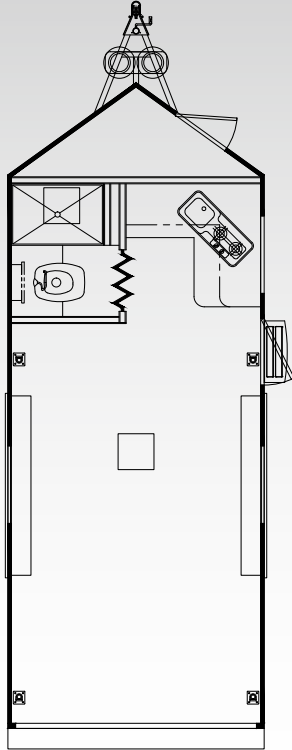

SIZE RANGE
8.5' x 18 to 8.5' x 30

Optional aluminum frame available

*** TOYHAULER ***

CONSTRUCTION FEATURES

1. Aluminum or Steel Frame Construction
 2. 16" O/C Floor Cross Members & Tube Wall Studs, 24" O/C Tube Roof Bows
 3. 18" Extended Triple Tube A-frame
 4. 22.5 Degree Down Torsion Axles
 5. 36" Slant Wedge
 6. 6" Main Rails on FK 26' and Below, 8" on All Other Models
 7. Steel D-ring Backer Plates
- 5,200# Axles on 18', 20', 22' Models
 - 6,000# Axles on 24' & 26' Models
 - 7,000# Axles on 28' & 30' Models
 - Prepped and Wired for A/C, Cable and Solar Panels
 - Limited 3 Year Structural Warranty

FRONT KITCHEN

DOUBLE BUNK

FRONT KITCHEN

- Available in 18, 20, 22, 24, 26, 28, 30 ft Models
- Kitchenette and Full Bathroom Up Front
- 13' - 25' Cargo Area (Depending on length)
- Black Aluminum Directional Vents
- Deluxe RV Door w/ Pull Out Step
- Black Wheels and Black Center Caps
- 12v LED Interior Lighting

DOUBLE BUNK

- Available in 24, 26, 28, 30 ft Models
- Bedroom w/ Double Bunk Beds and Full Bathroom up Front.
- Kitchenette in Cargo Area
- 10' 8" - 16' 8" Cargo Area
- Black Aluminum Directional Vents
- Deluxe RV Door w/ Pull Out Step
- Black Wheels and Black Center Caps
- 12v LED Interior Lighting

FRONT BATH

QUEEN BED

FRONT BATH

- Available in 22, 24, 26, 28, 30 ft Models
- Full Bathroom Up Front
- Kitchenette in Cargo Area
- 11' 5" - 19' 5" Cargo Area
- Black Aluminum Directional Vents
- Deluxe RV Door w/ Pull Out Step
- Black Wheels and Black Center Caps
- 12v LED Interior Lighting