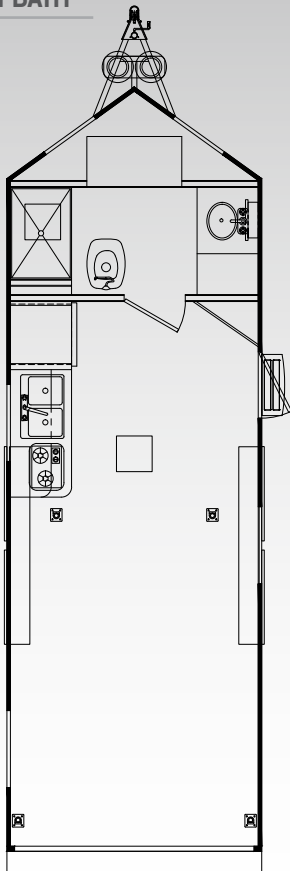

SIZE RANGE
8.5' x 18 to 8.5' x 30

Optional aluminum frame available

*** TOYHAULER ***

CONSTRUCTION FEATURES

1. Aluminum or Steel Frame Construction
 2. 16" O/C Floor Cross Members & Tube Wall Studs, 24" O/C Tube Roof Bows
 3. 18" Extended Triple Tube A-frame
 4. 22.5 Degree Down Torsion Axles
 5. 36" Slant Wedge
 6. 6" Main Rails on FK 26' and Below, 8" on All Other Models
 7. Steel D-ring Backer Plates
- 5,200# Axles on 18', 20', 22' Models
 - 6,000# Axles on 24' & 26' Models
 - 7,000# Axles on 28' & 30' Models
 - Prepped and Wired for A/C, Cable and Solar Panels
 - Limited 3 Year Structural Warranty

FRONT KITCHEN

DOUBLE BUNK

FRONT KITCHEN

- Available in 18, 20, 22, 24, 26, 28, 30 ft Models
- Kitchenette and Full Bathroom Up Front
- 13' - 25' Cargo Area (Depending on length)
- Black Aluminum Directional Vents
- Deluxe RV Door w/ Pull Out Step
- Black Wheels and Black Center Caps
- 12v LED Interior Lighting

DOUBLE BUNK

- Available in 24, 26, 28, 30 ft Models
- Bedroom w/ Double Bunk Beds and Full Bathroom up Front.
- Kitchenette in Cargo Area
- 10' 8" - 16' 8" Cargo Area
- Black Aluminum Directional Vents
- Deluxe RV Door w/ Pull Out Step
- Black Wheels and Black Center Caps
- 12v LED Interior Lighting

FRONT BATH

QUEEN BED

FRONT BATH

- Available in 22, 24, 26, 28, 30 ft Models
- Full Bathroom Up Front
- Kitchenette in Cargo Area
- 11' 5" - 19' 5" Cargo Area
- Black Aluminum Directional Vents
- Deluxe RV Door w/ Pull Out Step
- Black Wheels and Black Center Caps
- 12v LED Interior Lighting