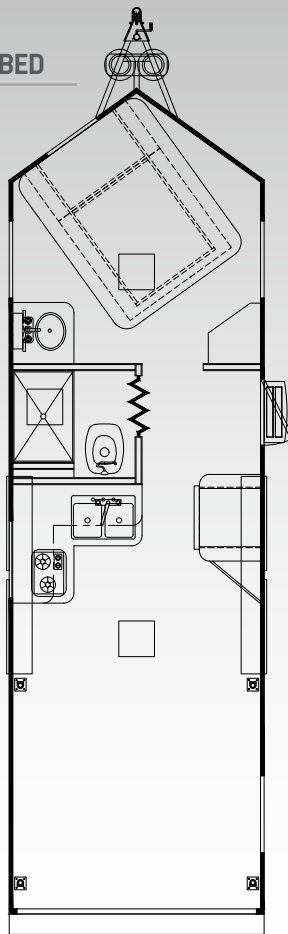

SIZE RANGE
8.5' x 18 to 8.5' x 30

Optional aluminum frame available

*** TOYHAULER ***

CONSTRUCTION FEATURES

1. Aluminum or Steel Frame Construction
 2. 16" O/C Floor Cross Members & Tube Wall Studs, 24" O/C Tube Roof Bows
 3. 18" Extended Triple Tube A-frame
 4. 22.5 Degree Down Torsion Axles
 5. 36" Slant Wedge
 6. 6" Main Rails on FK 26' and Below, 8" on All Other Models
 7. Steel D-ring Backer Plates
- 5,200# Axles on 18', 20', 22' Models
 - 6,000# Axles on 24' & 26' Models
 - 7,000# Axles on 28' & 30' Models
 - Prepped and Wired for A/C, Cable and Solar Panels
 - Limited 3 Year Structural Warranty

FRONT KITCHEN

DOUBLE BUNK

FRONT KITCHEN

- Available in 18, 20, 22, 24, 26, 28, 30 ft Models
- Kitchenette and Full Bathroom Up Front
- 13' - 25' Cargo Area (Depending on length)
- Black Aluminum Directional Vents
- Deluxe RV Door w/ Pull Out Step
- Black Wheels and Black Center Caps
- 12v LED Interior Lighting

DOUBLE BUNK

- Available in 24, 26, 28, 30 ft Models
- Bedroom w/ Double Bunk Beds and Full Bathroom up Front.
- Kitchenette in Cargo Area
- 10' 8" - 16' 8" Cargo Area
- Black Aluminum Directional Vents
- Deluxe RV Door w/ Pull Out Step
- Black Wheels and Black Center Caps
- 12v LED Interior Lighting

FRONT BATH

QUEEN BED

FRONT BATH

- Available in 22, 24, 26, 28, 30 ft Models
- Full Bathroom Up Front
- Kitchenette in Cargo Area
- 11' 5" - 19' 5" Cargo Area
- Black Aluminum Directional Vents
- Deluxe RV Door w/ Pull Out Step
- Black Wheels and Black Center Caps
- 12v LED Interior Lighting