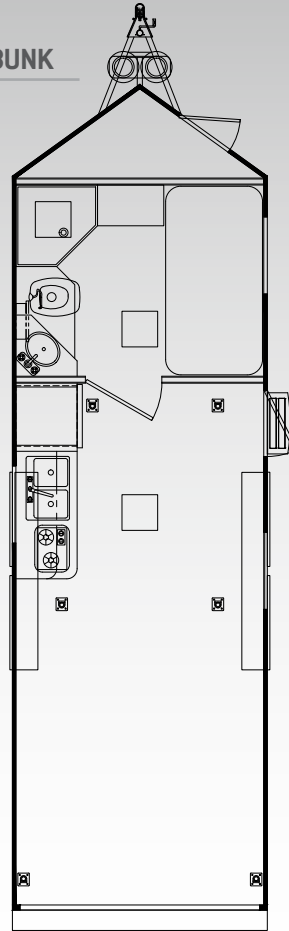

SIZE RANGE
8.5' x 18 to 8.5' x 30

Optional aluminum frame available

*** TOYHAULER ***

CONSTRUCTION FEATURES

1. Aluminum or Steel Frame Construction
 2. 16" O/C Floor Cross Members & Tube Wall Studs, 24" O/C Tube Roof Bows
 3. 18" Extended Triple Tube A-frame
 4. 22.5 Degree Down Torsion Axles
 5. 36" Slant Wedge
 6. 6" Main Rails on FK 26' and Below, 8" on All Other Models
 7. Steel D-ring Backer Plates
- 5,200# Axles on 18', 20', 22' Models
 - 6,000# Axles on 24' & 26' Models
 - 7,000# Axles on 28' & 30' Models
 - Prepped and Wired for A/C, Cable and Solar Panels
 - Limited 3 Year Structural Warranty

FRONT KITCHEN

DOUBLE BUNK

FRONT KITCHEN

- Available in 18, 20, 22, 24, 26, 28, 30 ft Models
- Kitchenette and Full Bathroom Up Front
- 13' - 25' Cargo Area (Depending on length)
- Black Aluminum Directional Vents
- Deluxe RV Door w/ Pull Out Step
- Black Wheels and Black Center Caps
- 12v LED Interior Lighting

DOUBLE BUNK

- Available in 24, 26, 28, 30 ft Models
- Bedroom w/ Double Bunk Beds and Full Bathroom up Front.
- Kitchenette in Cargo Area
- 10' 8" - 16' 8" Cargo Area
- Black Aluminum Directional Vents
- Deluxe RV Door w/ Pull Out Step
- Black Wheels and Black Center Caps
- 12v LED Interior Lighting

FRONT BATH

QUEEN BED

FRONT BATH

- Available in 22, 24, 26, 28, 30 ft Models
- Full Bathroom Up Front
- Kitchenette in Cargo Area
- 11' 5" - 19' 5" Cargo Area
- Black Aluminum Directional Vents
- Deluxe RV Door w/ Pull Out Step
- Black Wheels and Black Center Caps
- 12v LED Interior Lighting